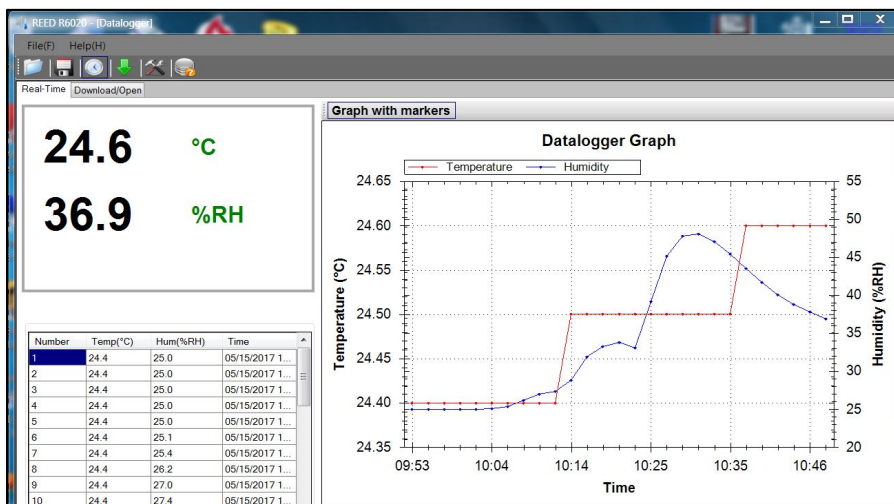

R6020 Temperature/RH Datalogger Software Features

Compatible with Microsoft Windows© XP, Vista / 7 / 8 / 10
Connectivity: USB

Software Features

- Device data management: Erase/load instrument data, Remotely control instrument
- Set up logger parameters: Interval, Time, Unit of Measurement, etc.
- Track data in real-time (Figure 1)
- Export historical/real-time data to create graphs (Figure 2)
- Export data to Microsoft Excel (See sample data, Figure 3)

Figure 1

| Number | Temp(°C) | Hum(%RH) | Time |
|--------|----------|----------|-----------------|
| 1 | 23.8 | 31.5 | 5/15/2017 11:36 |
| 2 | 23.8 | 29.5 | 5/15/2017 11:36 |
| 3 | 23.8 | 30.7 | 5/15/2017 11:37 |
| 4 | 23.8 | 29.2 | 5/15/2017 11:37 |
| 5 | 23.8 | 28.8 | 5/15/2017 11:37 |
| 6 | 23.9 | 28.5 | 5/15/2017 11:37 |
| 7 | 23.9 | 28.3 | 5/15/2017 11:37 |
| 8 | 23.9 | 28 | 5/15/2017 11:37 |
| 9 | 24 | 27.8 | 5/15/2017 11:37 |
| 10 | 24 | 27.7 | 5/15/2017 11:37 |
| 11 | 24 | 27.6 | 5/15/2017 11:37 |
| 12 | 24 | 27.4 | 5/15/2017 11:37 |
| 13 | 24.1 | 27.3 | 5/15/2017 11:37 |
| 14 | 24.1 | 27.2 | 5/15/2017 11:37 |
| 15 | 24.1 | 27.2 | 5/15/2017 11:38 |
| 16 | 24.1 | 27.1 | 5/15/2017 11:38 |
| 17 | 24.1 | 27.1 | 5/15/2017 11:38 |
| 18 | 24.1 | 27 | 5/15/2017 11:38 |
| 19 | 24.1 | 27 | 5/15/2017 11:38 |
| 20 | 24.1 | 26.9 | 5/15/2017 11:38 |
| 21 | 24.1 | 26.9 | 5/15/2017 11:38 |
| 22 | 24.1 | 26.9 | 5/15/2017 11:38 |
| 23 | 24.1 | 26.9 | 5/15/2017 11:38 |
| 24 | 24.1 | 26.8 | 5/15/2017 11:38 |
| 25 | 24.1 | 26.8 | 5/15/2017 11:38 |