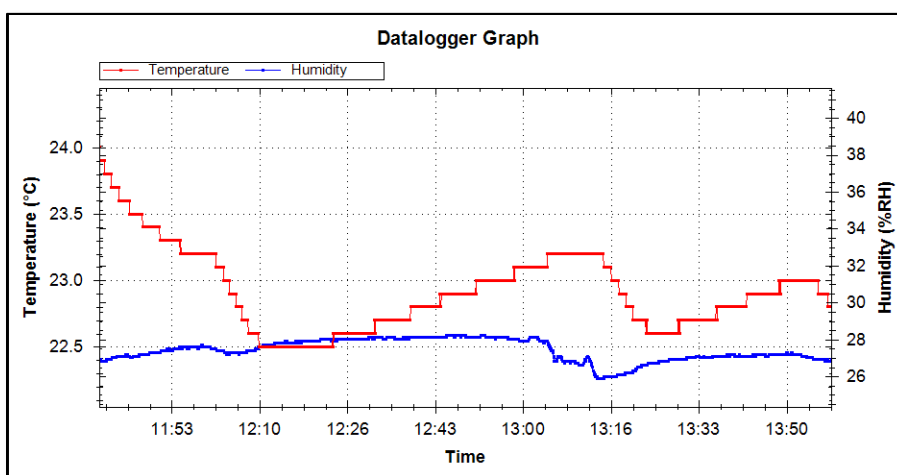

Figure 1

| Number | Temp(°C) | Hum(%RH) | Time |
|--------|----------|----------|-----------------|
| 1 | 23.8 | 31.5 | 5/15/2017 11:36 |
| 2 | 23.8 | 29.5 | 5/15/2017 11:36 |
| 3 | 23.8 | 30.7 | 5/15/2017 11:37 |
| 4 | 23.8 | 29.2 | 5/15/2017 11:37 |
| 5 | 23.8 | 28.8 | 5/15/2017 11:37 |
| 6 | 23.9 | 28.5 | 5/15/2017 11:37 |
| 7 | 23.9 | 28.3 | 5/15/2017 11:37 |
| 8 | 23.9 | 28 | 5/15/2017 11:37 |
| 9 | 24 | 27.8 | 5/15/2017 11:37 |
| 10 | 24 | 27.7 | 5/15/2017 11:37 |
| 11 | 24 | 27.6 | 5/15/2017 11:37 |
| 12 | 24 | 27.4 | 5/15/2017 11:37 |
| 13 | 24.1 | 27.3 | 5/15/2017 11:37 |
| 14 | 24.1 | 27.2 | 5/15/2017 11:37 |
| 15 | 24.1 | 27.2 | 5/15/2017 11:38 |
| 16 | 24.1 | 27.1 | 5/15/2017 11:38 |
| 17 | 24.1 | 27.1 | 5/15/2017 11:38 |
| 18 | 24.1 | 27 | 5/15/2017 11:38 |
| 19 | 24.1 | 27 | 5/15/2017 11:38 |
| 20 | 24.1 | 26.9 | 5/15/2017 11:38 |
| 21 | 24.1 | 26.9 | 5/15/2017 11:38 |
| 22 | 24.1 | 26.9 | 5/15/2017 11:38 |
| 23 | 24.1 | 26.9 | 5/15/2017 11:38 |
| 24 | 24.1 | 26.8 | 5/15/2017 11:38 |
| 25 | 24.1 | 26.8 | 5/15/2017 11:38 |

Figure 3

Figure 2